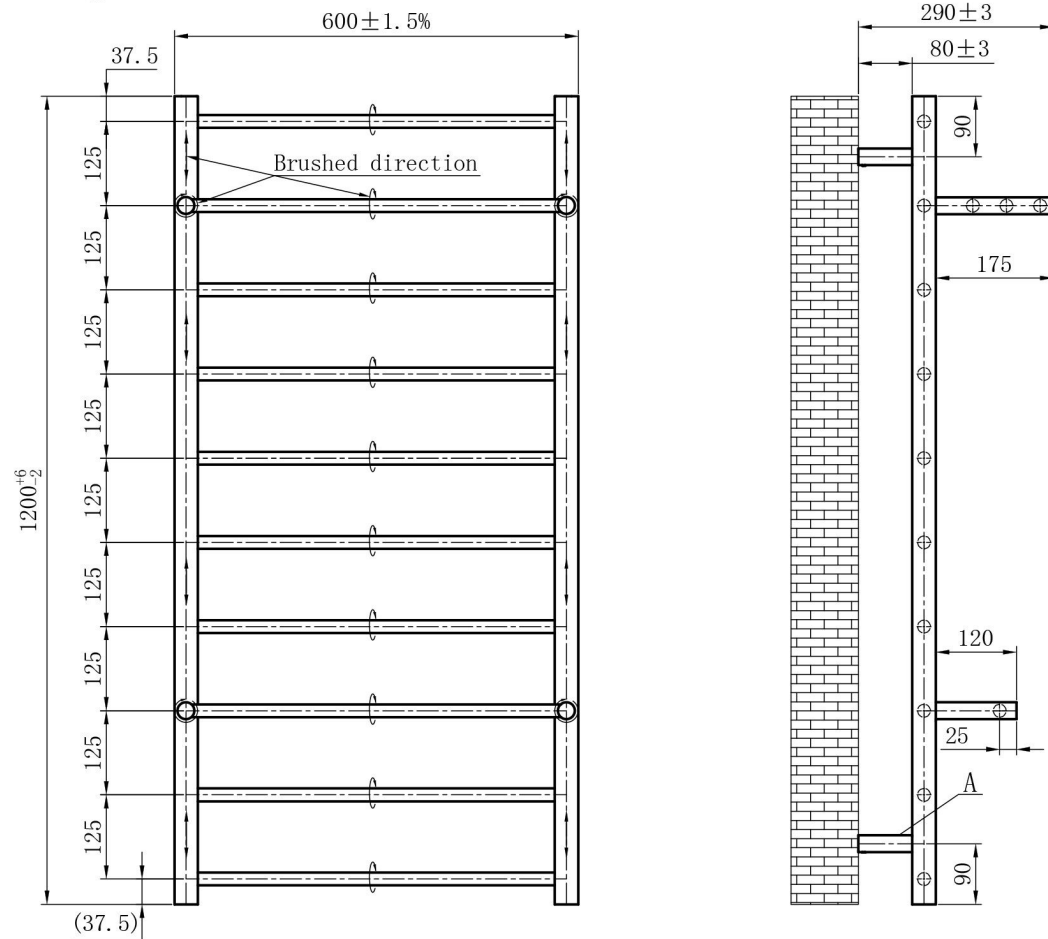

Velino 1200 x 600mm. Stainless Steel Brushed

Technical Drawing

Unit:mm

Eastbrook 

Eastbrook Road, Gloucester GL4 3DB

Technical Helpline : 01452 317890

Mon - Fri / 8am - 5pm

Email : technical@eastbrookco.com