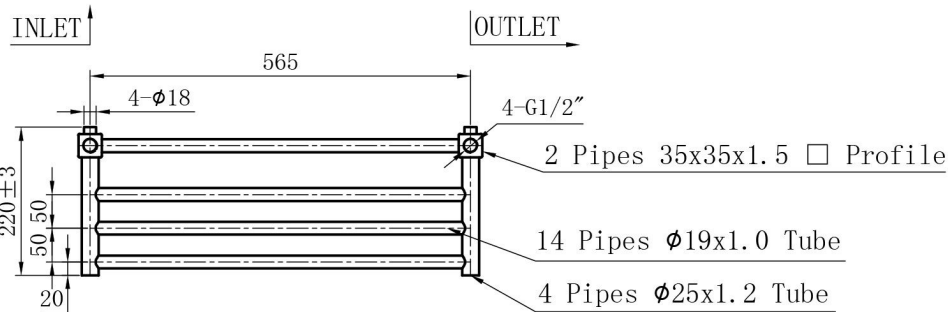

Velino 1200 x 600mm. Stainless Steel Brushed

Technical Drawing

Unit:mm

Eastbrook 

Eastbrook Road, Gloucester GL4 3DB

Technical Helpline : 01452 317890

Mon - Fri / 8am - 5pm

Email : technical@eastbrookco.com